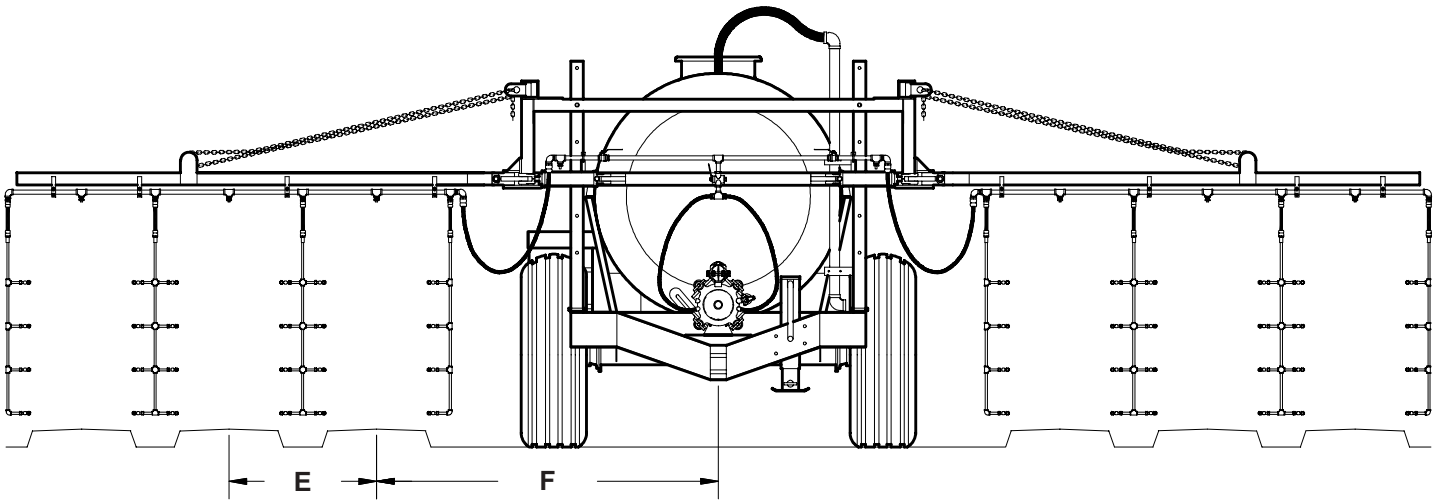

Sprayers - Gantry and Boom Styles

SPRAYER GANTRIES AND BOOMS - GENERAL INFORMATION

We have many different options for gantries and spray booms with our sprayers.

Our gantries can be mounted to the front or the rear of our sprayers. Most are mounted to the front so that the booms fold to the rear of the sprayers and do not interfere with the tractor during turning. Front mounted booms also give the

tractor driver better visibility of the boom position and spraying application.

All of our spray booms are designed to spray over the top of fruits and vegetables. They are designed for high clearance, and are available in a variety of lengths to spray a variety of different row spacings.

ORDERING CONSIDERATIONS

When ordering a sprayer, it is very important to tell our sales department the exact boom dimensions you require. Our standard booms are built to spray 3 planting beds on each side of the sprayer spaced on 6 ft (1.83 m) row centers [E]. The wings, or side boom sections, are about 18 ft (5.5 m) long. End to end, the spray boom is about 44 ft (13.5 m) long.

The following information must be provided to our sales department when specifying your spray boom dimensions to guarantee your spray boom is fabricated to fit your requirements.

- The distance from the center line of the sprayer to the center line of your first planting bed [F].
- The center-to-center row spacing between your planting beds [E].
- How many planting beds you want to spray on each side of your sprayer.
- Whether you are driving the sprayer in a drive row where no planting bed exists or straddling a planting bed that requires center spraying.